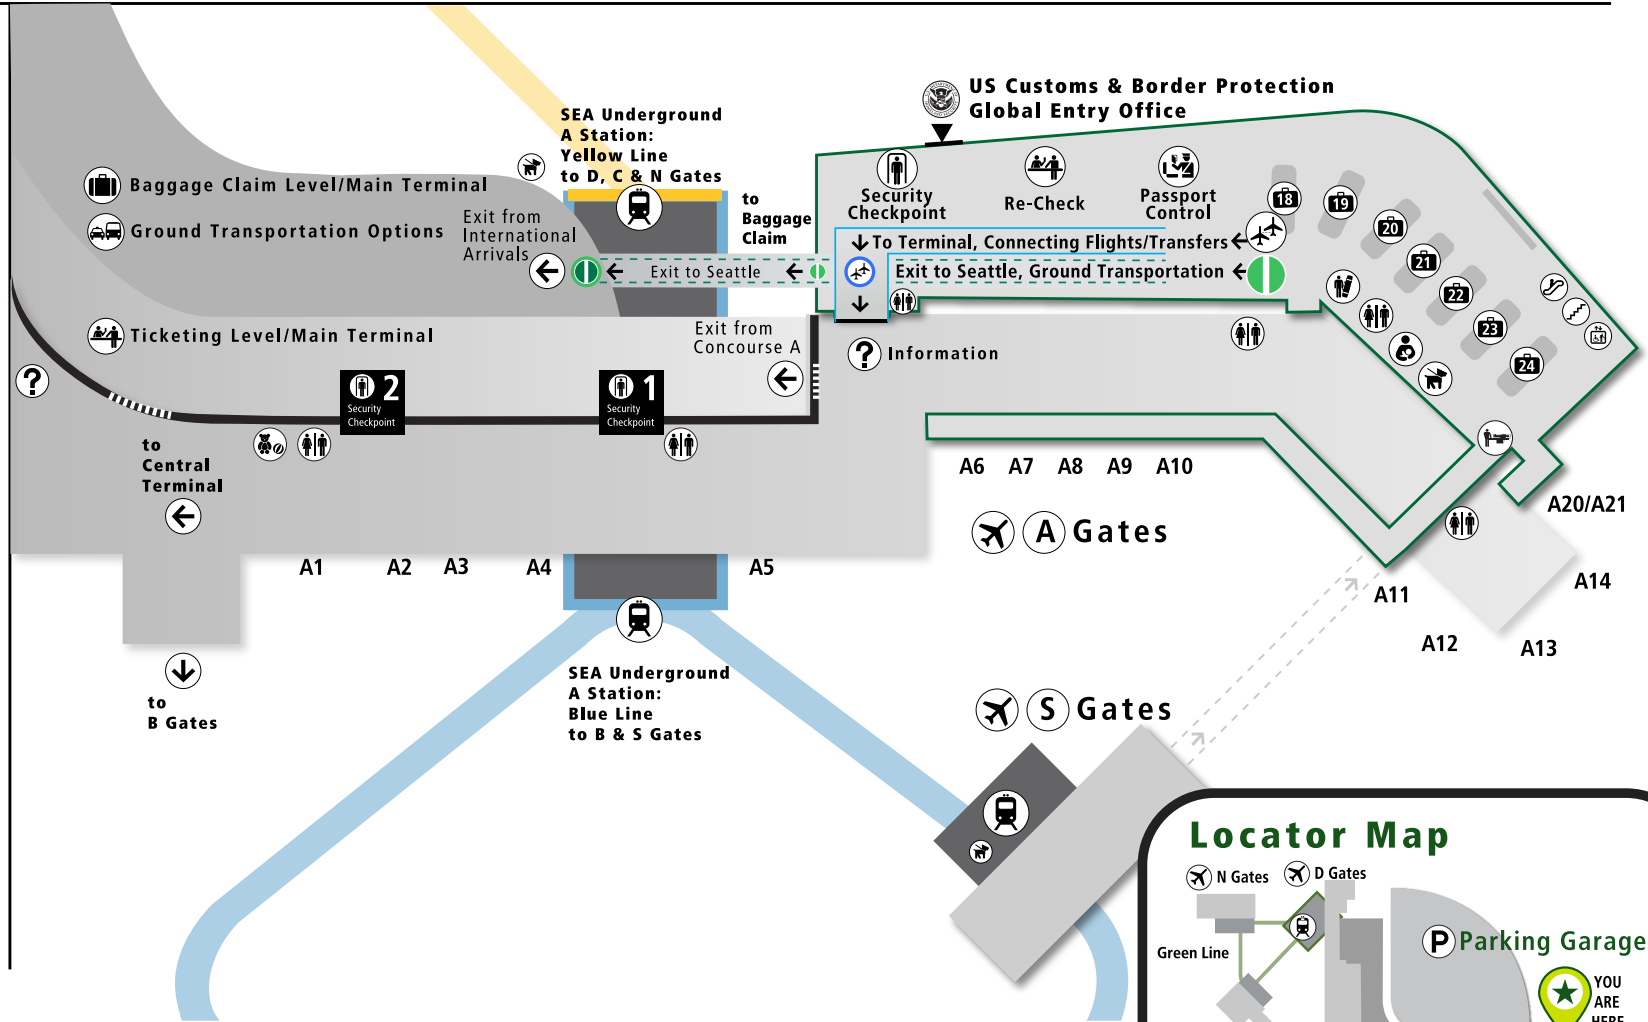

SEA International Arrivals Facility Map

bit.ly/SEAAccessibility

Legend

- Exit Secure Area
- Adult Changing Table
- Baggage Claim
- Children's Play Area
- Connecting Flights
- Ticketing/Check-In
- Ground Transportation
- Information Booth
- Nursing Room
- Oversized Bags
- Passport Control
- Pet Relief Area
- Restrooms
- Smoking Area
- Train

Need more information on international arrivals and passport control process?

Learn more at <https://bit.ly/SEApassportcontrol>

International Arrivals

 For a complete listing download the flySEA App

SEA Seattle-Tacoma International Airport